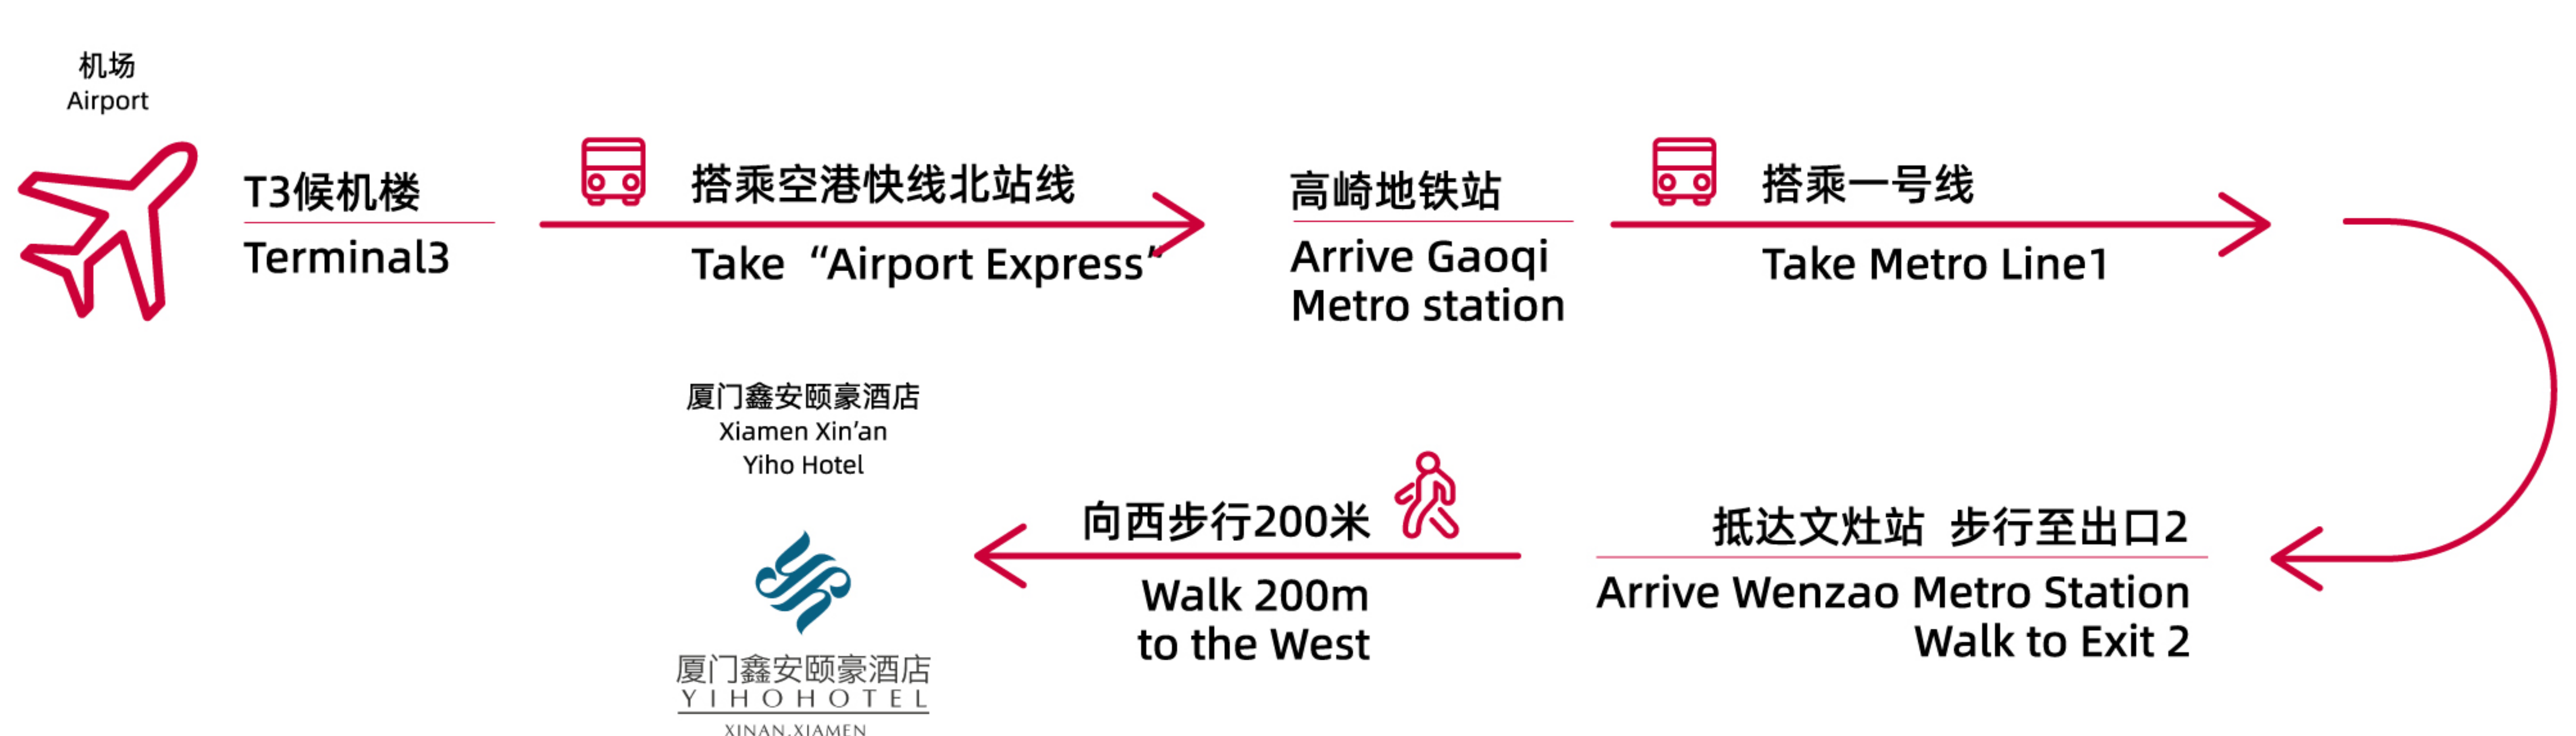

换乘58路公交
Transfer to No.58 Bus

步行 167米
Walk 167m

抵达展鸿南路公交站
Arrive Zhanhong South Road Bus Stop

路线建议3 Recommended route suggestion 3:

火车站
Xiamen Railway Station

搭乘出租车 大约路程为10公里
Take a Taxi The distance is 10 km

抵达T4候机楼公交站
Arrive Terminal 4 Bus stop

搭乘641路公交
Take No.641 Bus

抵达闽南大戏院公交站
Arrive Minnan Grand Theatre Bus Stop

步行170米
Walk 170m

酒店地址：中国厦门市思明区环岛东路1697号

Hotel Address: No.1697, The East Ring Road, Siming District, Xiamen, China

步行 170米
Walk 170m

酒店地址：中国厦门市思明区领事馆路19号

Hotel Address: No.19, Lingshiguan Road, Siming District, Xiamen, China

周边公交站Bus stops around the hotel

· 闽南大戏院公交站 Minnan Grand Theatre Bus Stop
No.58 , 641 , 320, M7 , M39

酒店地址：中国厦门市思明区厦禾路867号

Hotel Address: No.867, Xiahe Road, Siming District, Xiamen, China

周边公交站 Bus stops around the hotel

- 金榜公园公交站 Jinbang Park Bus Station
No.1 , 3 , 5 , 17 , 19 , 21 , 52 , 113 , 96 , 42 , M34 , J105
- 文灶站Wenzao Station
No.139 , 21 , 96 , 3 , 1 , M34 , 5 , 19 , 4 , 40
- 奔马新村 Benma Xincun Station
No. 858 , 48 , M9 , J102
- 海燕新村 Haiyan Xincun Station
No. 858 , 48 , M9
- 九中站 9th Middle School Station
No. 42 , 139 , 4 , 52 , 113