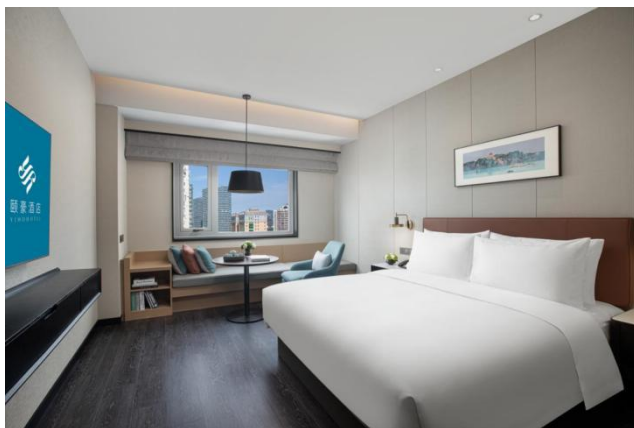

Xiamen Xinan YIHO Hotel

Xiamen Xinan YIHO Hotel is YIHO brand new masterpiece of C&D Tourism Group. Hotel locates in the busy commercial area of the railway station, it has 235 exquisite guest rooms and suites, each room will combine Xiamen historical buildings and modern luxury perfectly; it is the first choice for high-end business travelers.

Address: No.867, Xiahe Road, Siming District, Xiamen, China (361012)
Phone: 86-592-5809222 Fax: 86-592-5856 600
Web: www.yihohotels.com

EASC2024 Rate:

Deluxe Premier King Room CNY420 per room per night (including 1-2 breakfasts)

Deluxe Premier Twin Room CNY500 per room per night (including 1-2 breakfasts)

From	Location	Distance from hotel
Airport	Xiamen Gaoqi International Airport	11 km
Railway Station	Xiamen Railway Station	1.5 km
Downtown	Zhongshan Road	4.5 km
★VenueVenue	Xiamen International Conference & Exhibition Center	10 km